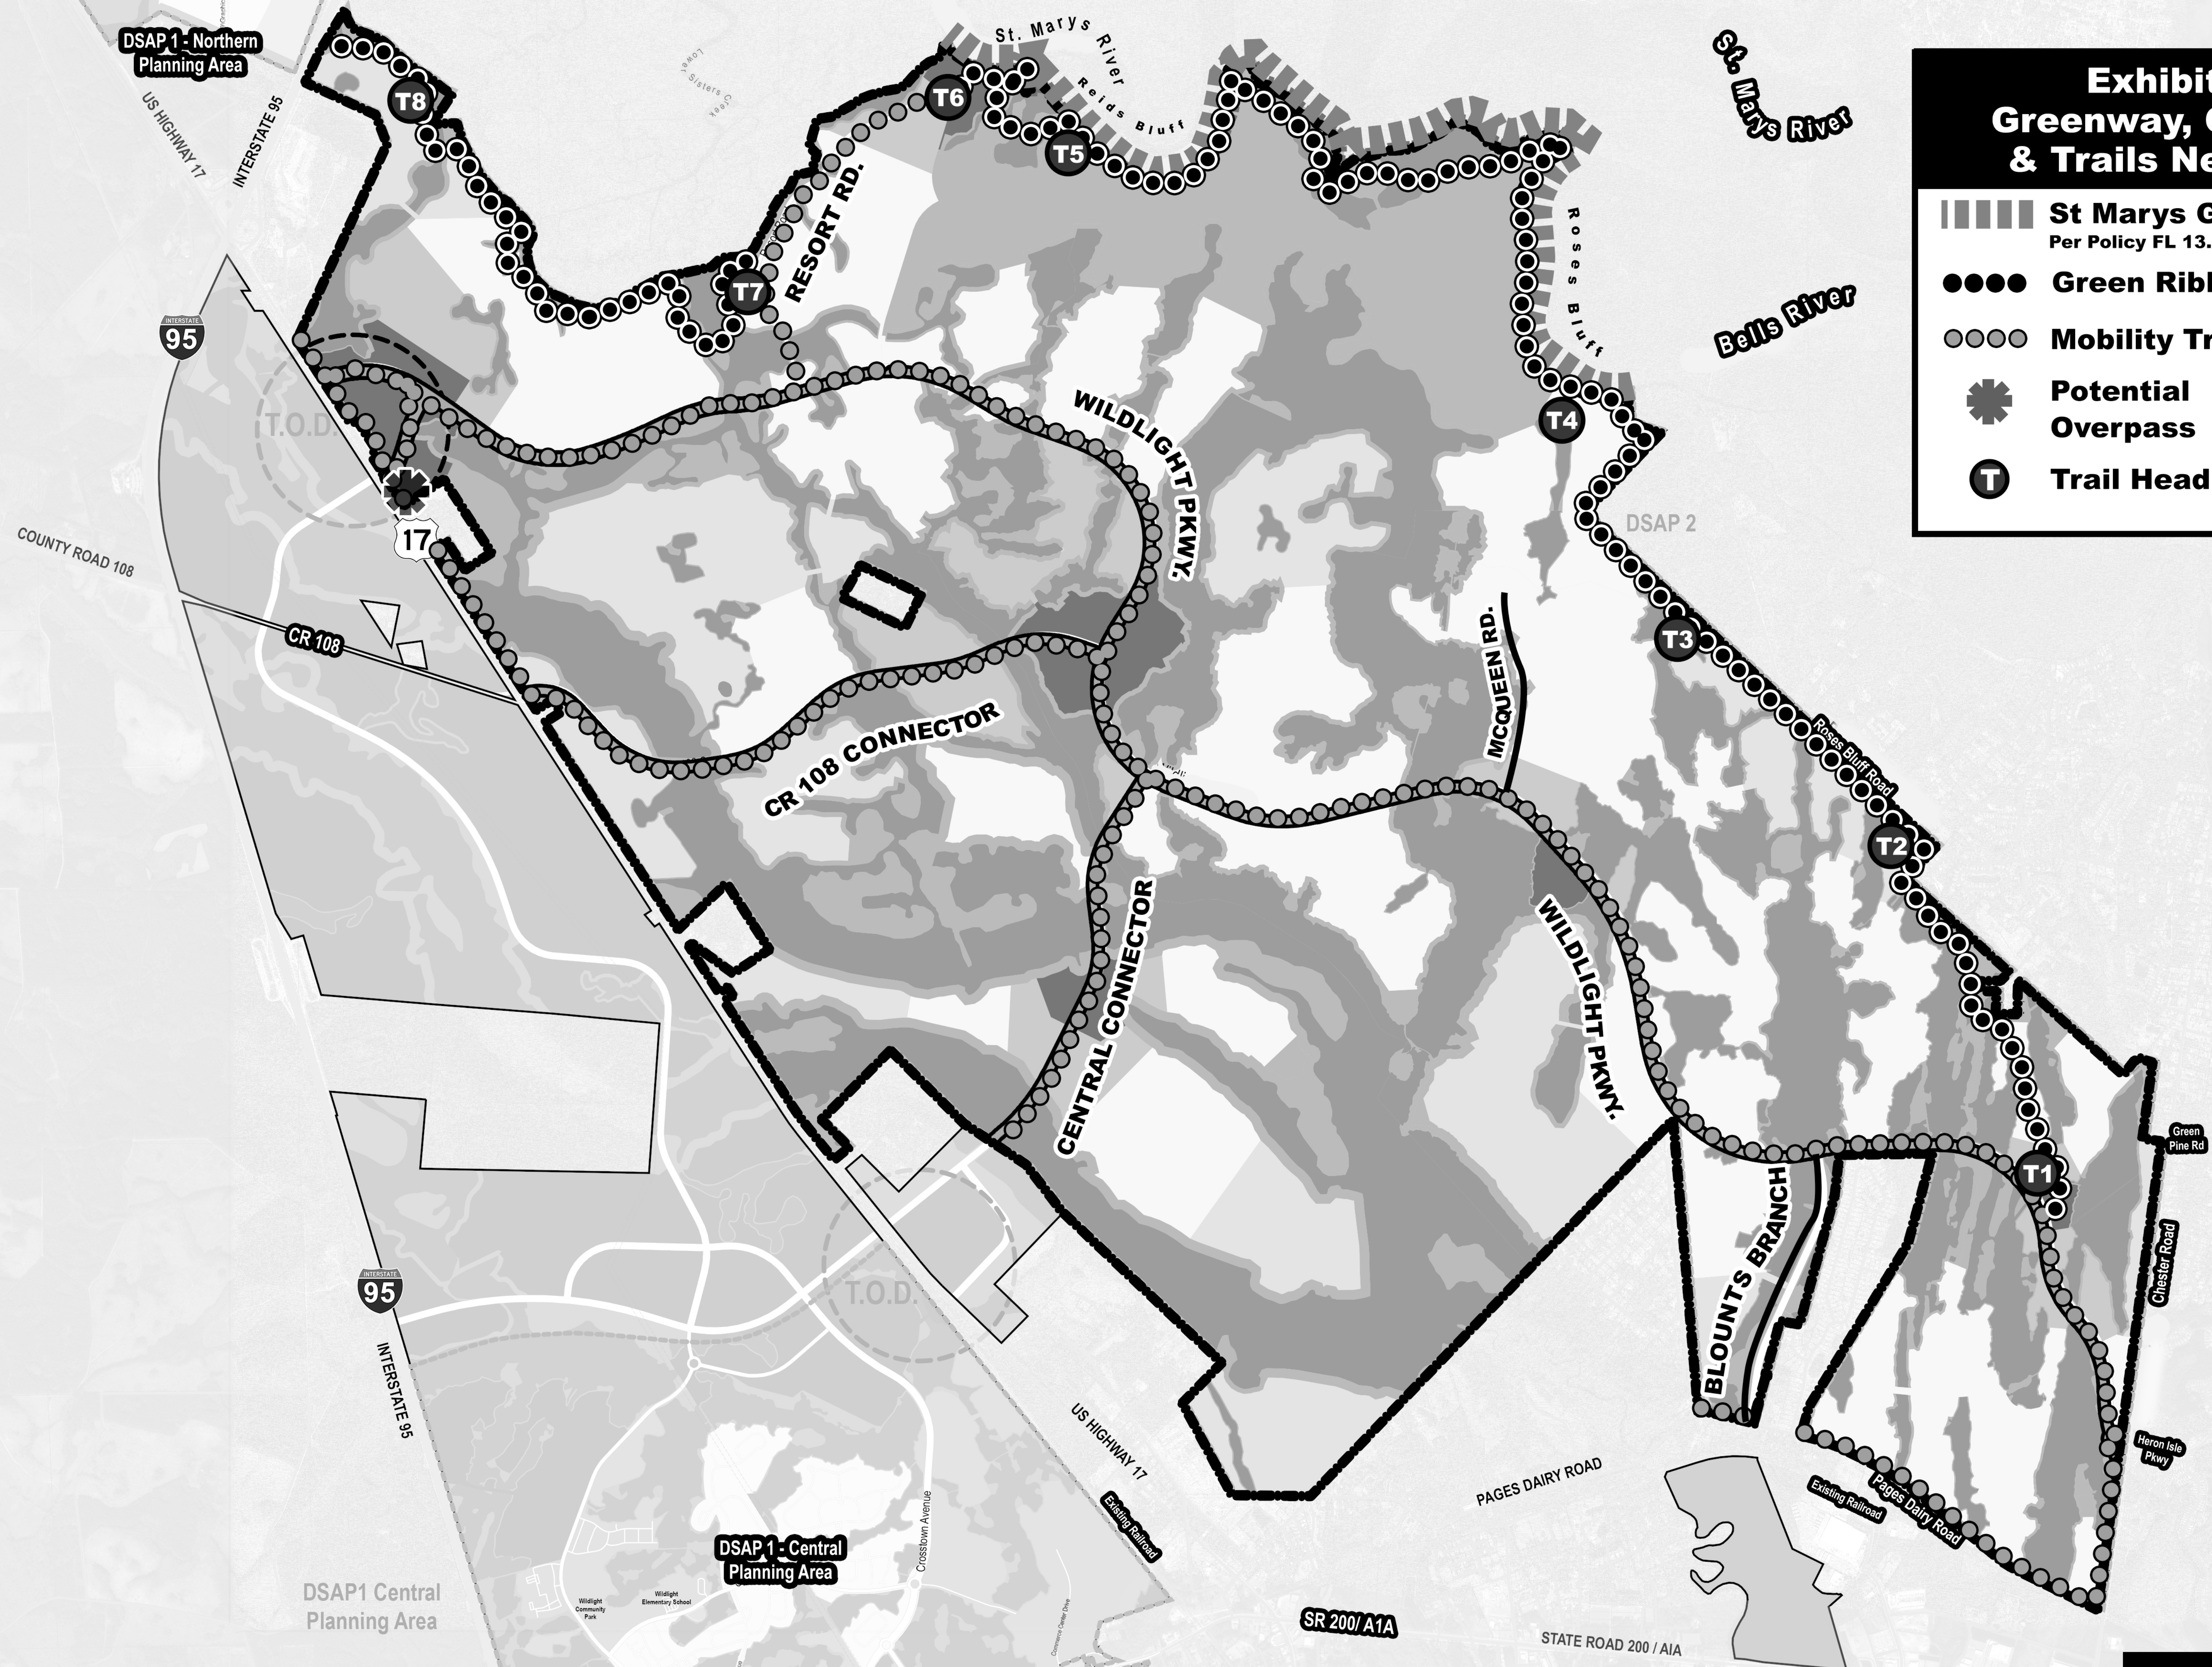

Exhibit F
Greenway, Overlay & Trails Network Map

Exhibit F Greenway, Overlay & Trails Network

-  **St Marys Greenway**
Per Policy FL 13.09
-  **Green Ribbon Overlay**
-  **Mobility Trail Network**
-  **Potential Overpass**
-  **Trail Head**